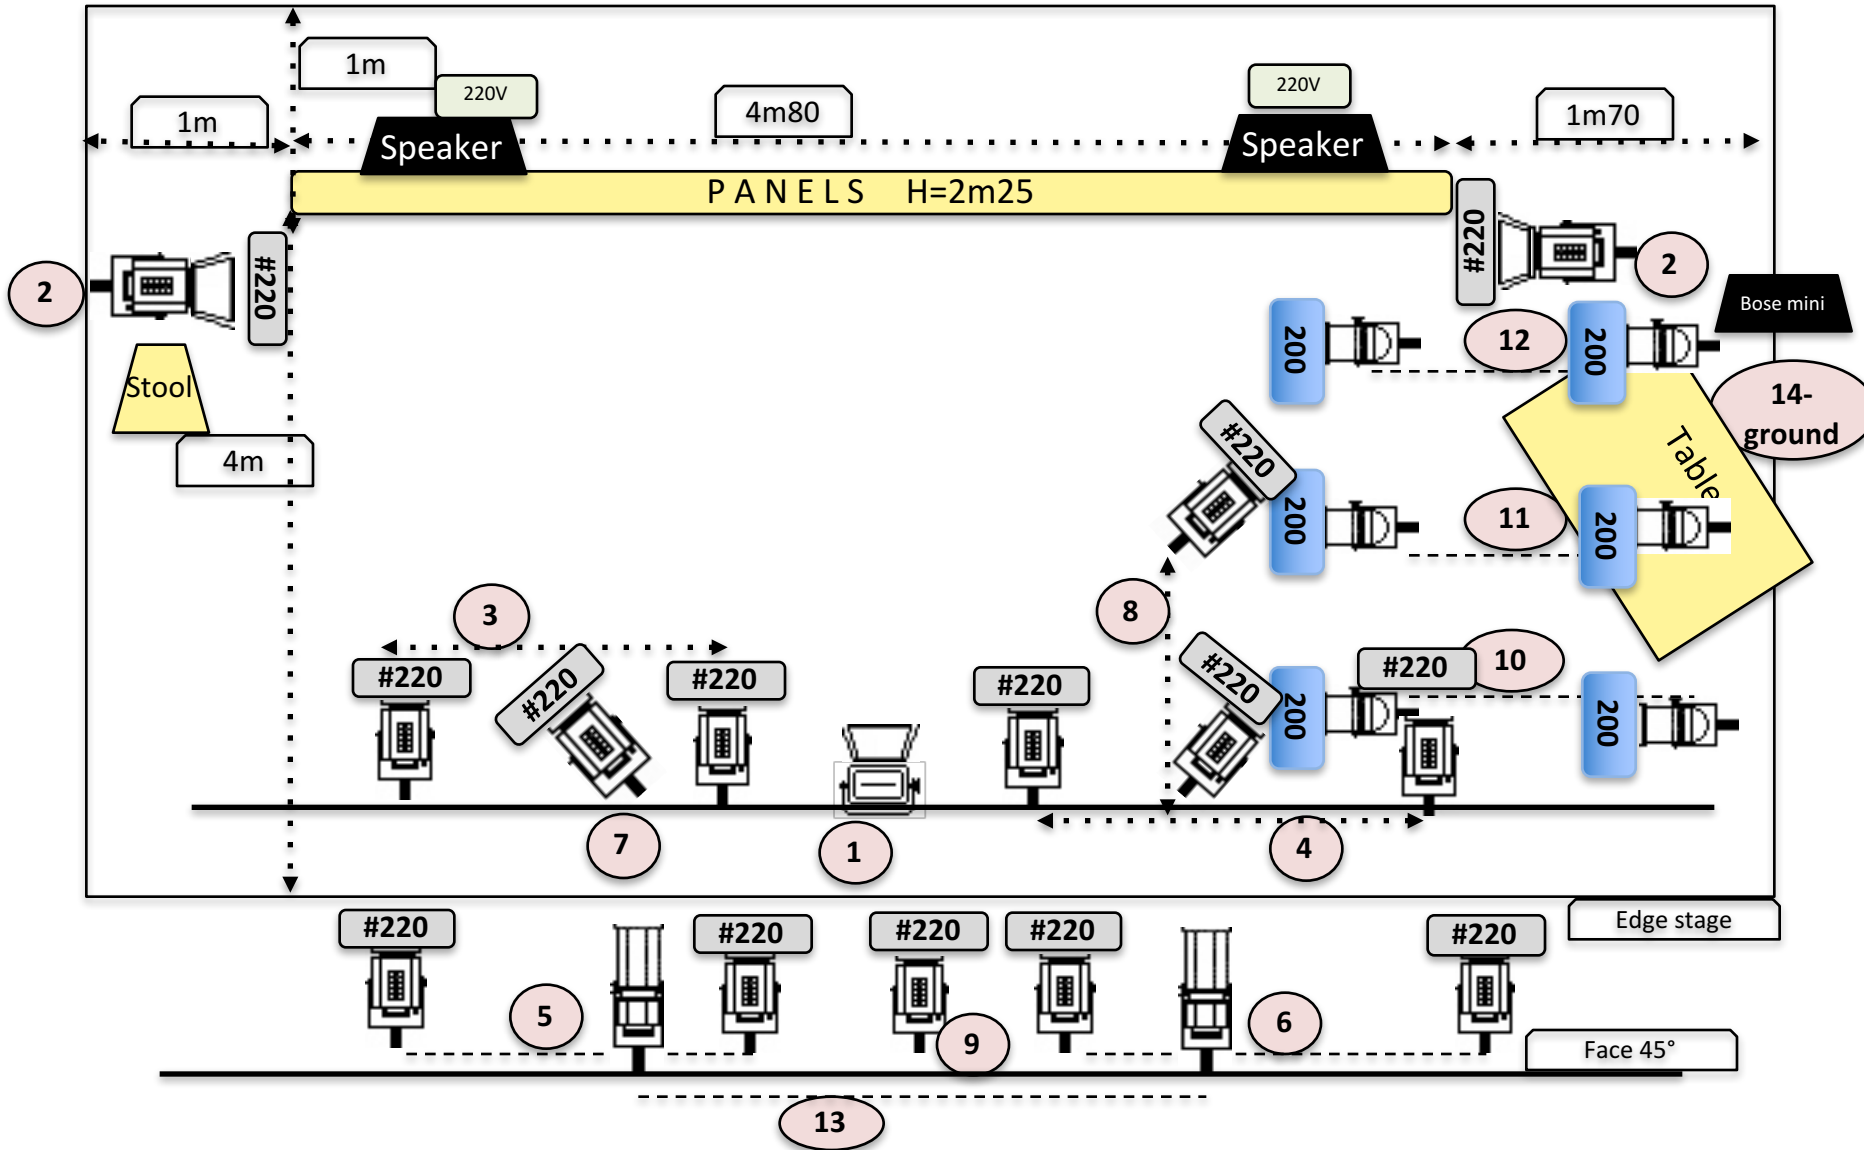

Like the rain

Like the rain

Lights

- 14 PC 1Kw - 2 shutters
 - 6 PAR 64 cp 62
 - 1 asymmetric quartz with shutters
 - 2 profiles with cutters
 - Gel LEE – 200 Double C.T.Blue
 - 220 White frost
-
- Contact: lucjouniaux@gmail.com
 - 0032.478 553 920

Sound

- Adequate amplification (PA) for the site
- 1 control console with 4 entries (computer-microphone)
- 1 personal microphone type sennheizer evolution
- Extra speaker towards stage left (Mini Bose)